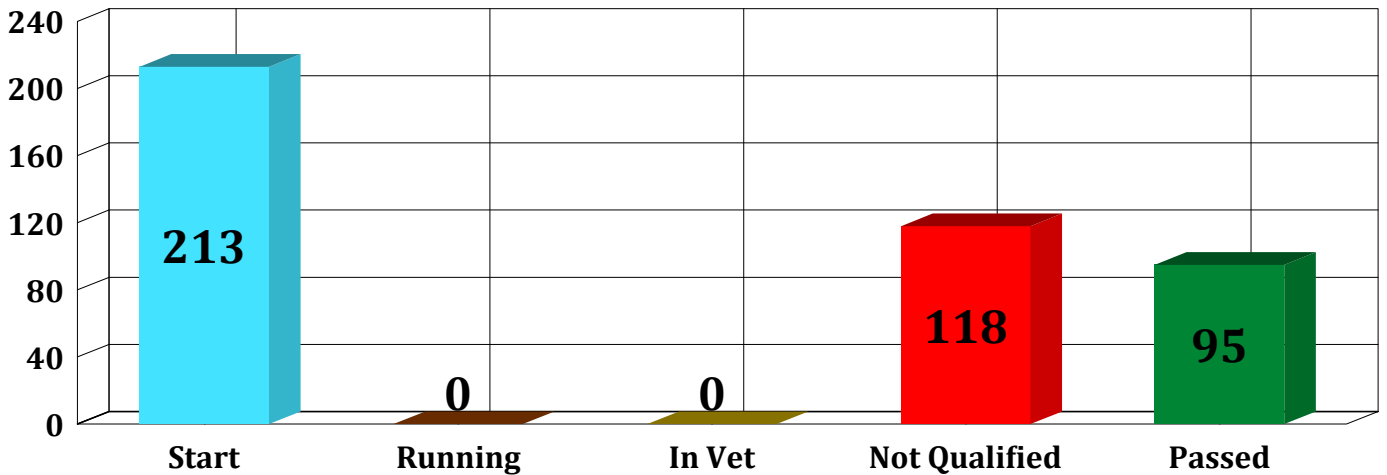

Ride Chart

Legend : # = Penalty Applied; ST* = Horse Status After 1st Inspection (P = Passed, I = Re-Insp, E = Re-Exam.)