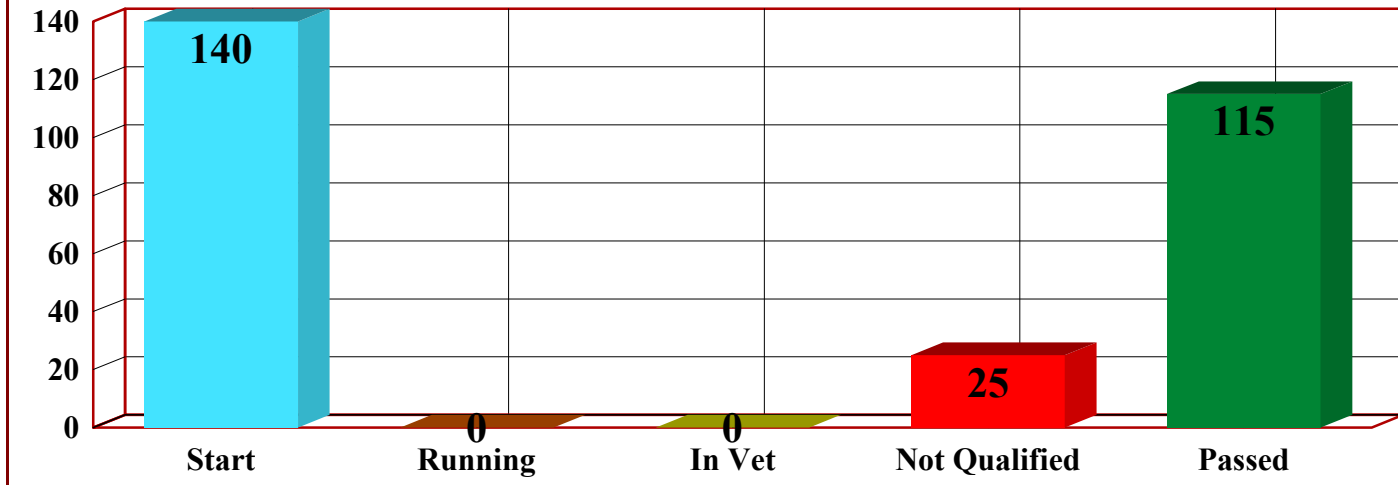

Al Wathba Challenge

CEN 120 Km Endurance Ride on Saturday 12 November 2016

Emirates International Endurance Village, Al Wathba, Abu Dhabi

Sponsored By: Emirates International Endurance Village

Result Gate 1/4 (140 Started) (115 Passed = 82.14%) (25 NQ. = 17.86%)

Rank	Nbr.	Rider	Ph.	Phase	Arrival	Vet In	ST*	2nd Insp.	Horse	Recovery	Ph.Riding	Phase	T. Riding	Average	Departure	Status
Owner/Trainer/Stable			Rank	Rank	Time	Time		Time	Pulse		Time	Speed	Time	Speed	Time	

Ride Chart