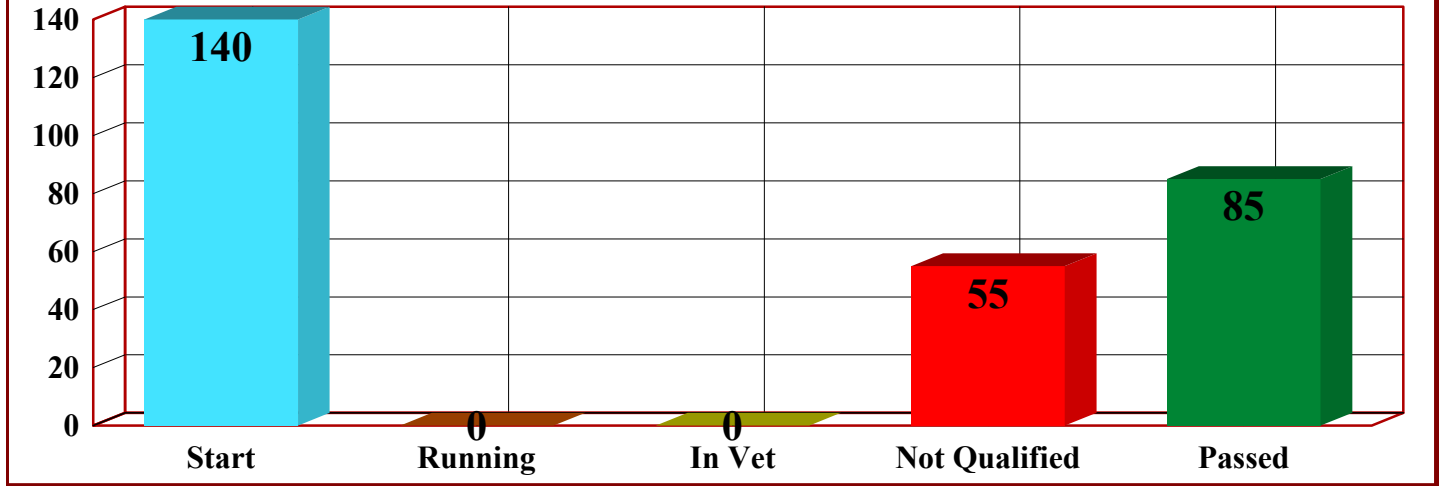

Al Wathba Challenge

CEN 120 Km Endurance Ride on Saturday 12 November 2016

Emirates International Endurance Village, Al Wathba, Abu Dhabi

Sponsored By: Emirates International Endurance Village

Result Gate 2/4 (140 Started) (85 Passed = 60.71%) (55 NQ. = 39.29%)

Rank	Nbr.	Rider	Ph.	Phase	Arrival	Vet In	ST*	2nd Insp.	Horse	Recovery	Ph.Riding	Phase	T. Riding	Average	Departure	Status
Owner/Trainer/Stable			Rank	Rank	Time	Time		Time	Pulse		Time	Speed	Time	Speed	Time	

Ride Chart