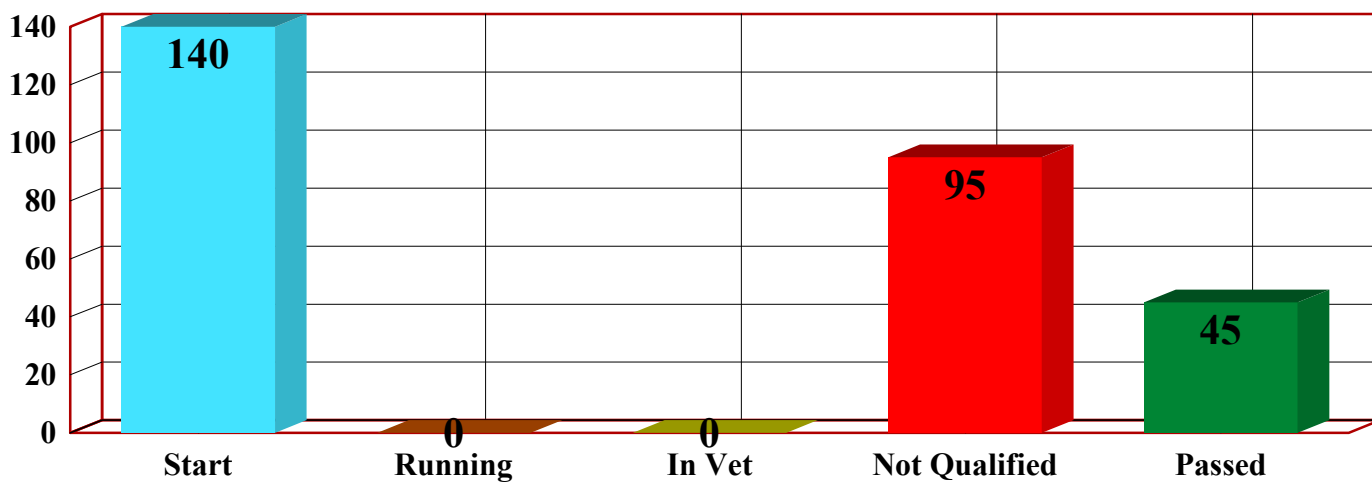

Al Wathba Challenge

CEN 120 Km Endurance Ride on Saturday 12 November 2016

Emirates International Endurance Village, Al Wathba, Abu Dhabi

Sponsored By: Emirates International Endurance Village

Result Gate 3/4 (140 Started) (45 Passed = 32.14%) (95 NQ. = 67.86%)

Rank	Nbr.	Rider	Ph.	Phase Rank	Arrival Time	Vet In Time	ST*	2nd Insp. Time	Horse Pulse	Recovery	Ph.Riding Time	Phase Speed	T. Riding Time	Average Speed	Departure Time	Status
FTQ	111	Ali Ghanim Obaid Al Ali							0003372	WAMPIR /2004/Gelding/Bay/Arab						103ZB49
			1	FTC					/							FTQ
		UAE														
Al Aryam Endurance Team / Majed Ali Al Marzooqi / Al Aryam Endurance Team											Failed to Complete (FTC)		FailedToQualify			
RET	130	Hamad Omair Obaid Al Falasi							0003945	WAHOO /2005/Gelding/Grey/Anglo Arab						104KR41
			1	RET					/							RET
		UAE														
Al Aasfa Stables. C/- Sheikh Mohammed Al Maktoum / Mubarak Khalifa bin Shafya /											Retired By Rider (RET)		Retired			

Ride Chart