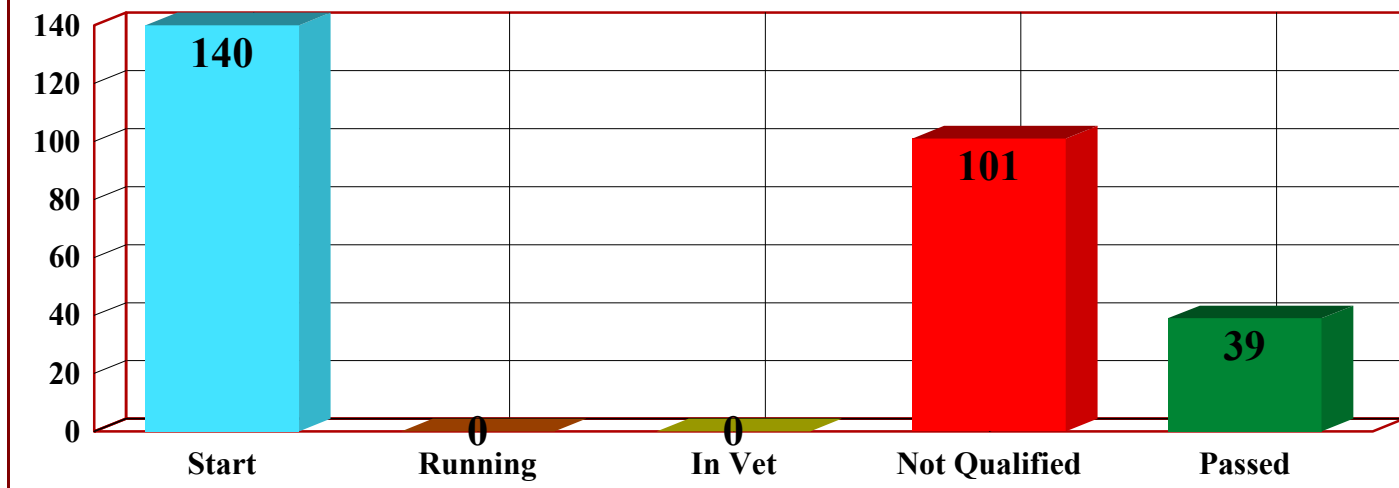

Al Wathba Challenge

CEN 120 Km Endurance Ride on Saturday 12 November 2016

Emirates International Endurance Village, Al Wathba, Abu Dhabi

Sponsored By: Emirates International Endurance Village

Finish (140 Started) (39 Passed = 27.86%) (101 NQ. = 72.14%)

Rank	Nbr.	Rider	Ph.	Phase Rank	Arrival Time	Vet In Time	ST*	2nd Insp. Time	Horse Pulse	Recovery	Ph.Riding Time	Phase Speed	T. Riding Time	Average Speed	Departure Time	Status
RET	21	Rahim Bukhsh Muhammad Bukhsh							0004291	Beaujangles Te /2007/Gelding/Bay/Part Arab						104EC20
			1	RET					/							RET
Al Reef Stables / Omair Husain Al Bloushi / Al Reef Al-Ain Stables																
Retired By Rider (RET)																
Retired																
RET	61	Taimur Shah Mehir Shad Khan							0005495	Bashan Captive /2005/Gelding/Bay/Part Arab						104KA73
			1	RET					/							RET
Al Reef Stables / Omair Husain Al Bloushi / Al Reef Al-Ain Stables																
Retired By Rider (RET)																
Retired																
FTQ	87	Jakir Mohamed Hanif							0005025	RO LANCELOT /2008/Gelding/Chestnut/Cross Bred						104SM28
			1	GA					/							FTQ
ABH Endurance / Ahmed Abdulrahman Ameen Al Shurafa / ABH Endurance																
Irregular Gait (GA)																
FailedToQualify																
FTQ	89	Ahmad Mohammad Ahmad Belqaizi Al Falasi							0003583	RO AL LISAIN /2003/Gelding/Grey/Purebred Arabian						103RO46
			1	GA					/							FTQ
Jumeirah Stables / Ali Ghanim Mohammad Ghanim Al Marri / Jumeirah Stables																
Irregular Gait (GA)																
FailedToQualify																
FTQ	111	Ali Ghanim Obaid Al Ali							0003372	WAMPIR /2004/Gelding/Bay/Arab						103ZB49
			1	FTC					/							FTQ
Al Aryam Endurance Team / Majed Ali Al Marzooqi / Al Aryam Endurance Team																
Failed to Complete (FTC)																
FailedToQualify																
RET	130	Hamad Omair Obaid Al Falasi							0003945	WAHOO /2005/Gelding/Grey/Anglo Arab						104KR41
			1	RET					/							RET
Al Aasfa Stables. C/- Sheikh Mohammed Al Maktoum / Mubarak Khalifa bin Shafya /																
Retired By Rider (RET)																
Retired																

Ride Chart