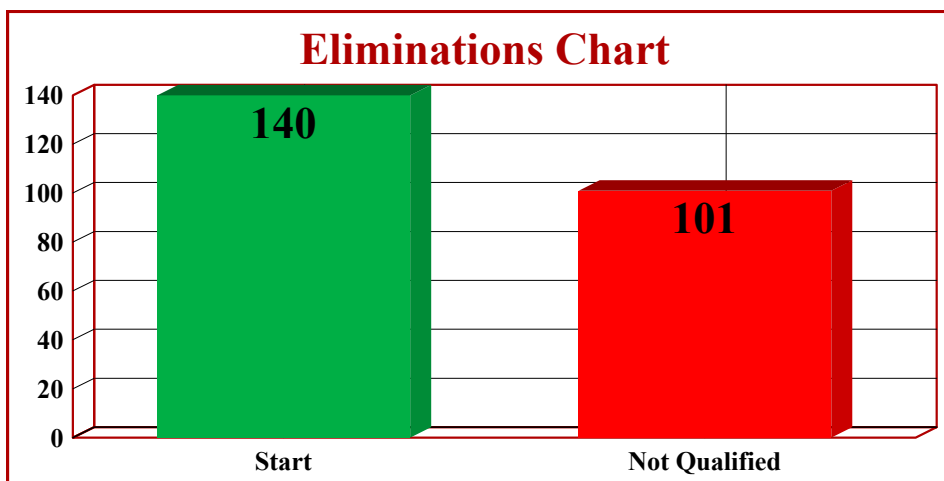

Al Wathba Challenge

CEN 120 Km Endurance Ride on Saturday 12 November 2016

Emirates International Endurance Village, Al Wathba, Abu Dhabi

Sponsored By: Emirates International Endurance Village

Eliminations, Retirements and Disqualifications List (140 Started) (101 NQ. = 72.14%)

Nbr	Horse / Rider	FEI#	Nat.	Status	Location/Reason

Reason	VG (1)	VG (2)	VG (3)	VG (4)	Total
Failed to Complete (FTC)	1	1	2		4
Irregular Gait (GA)	19	14	10		43
Metabolic (ME)	2	5	2	2	11
Out of Time (OT)		1	1		2
Retired By Rider (RET)	12	25	4		41
Total	34	46	19	2	101