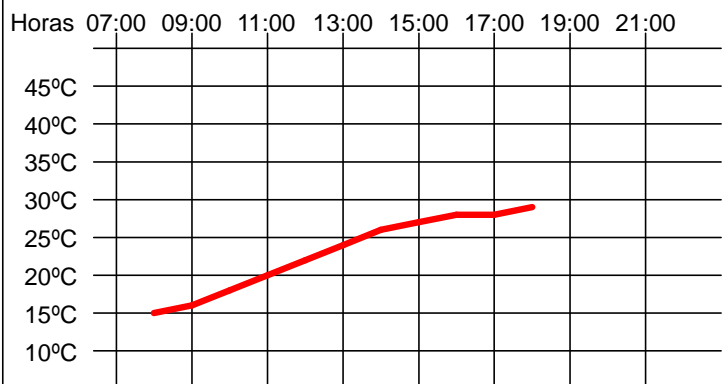

(*) = Number of finished phases

For major information visit

www.jaquima.es

Copyright (Javier Duarte López de Ayala)