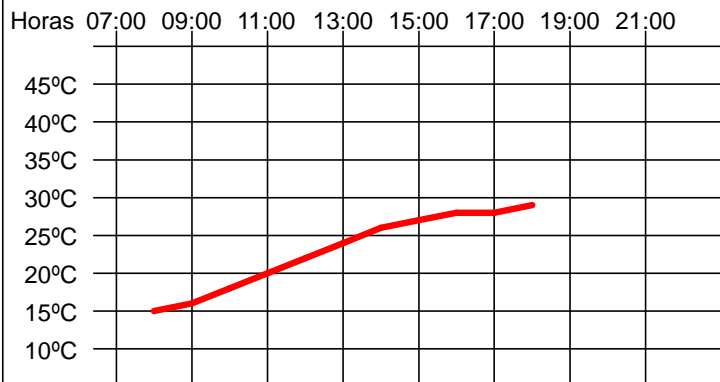

(*) = Number of finished phases